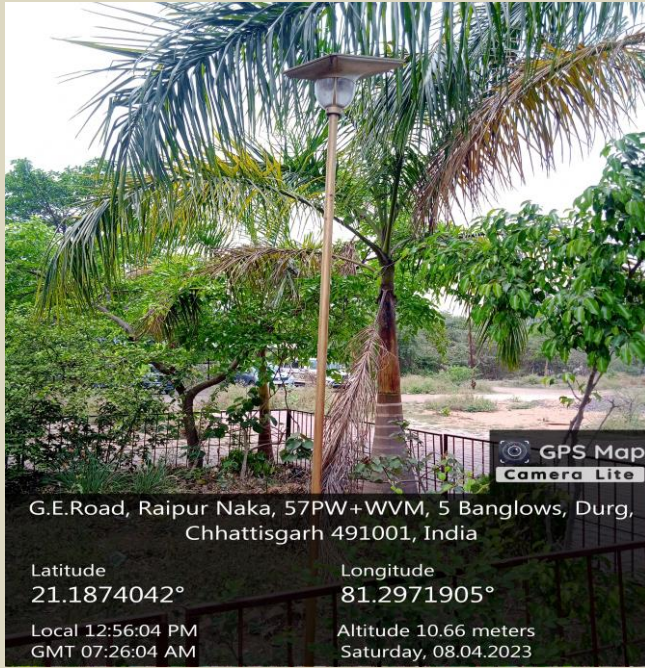

S.2

Principal

Govt. Dr. W. W. Patankar
Girls P.G. College Durg (C.G.)

G.E.Road, Raipur Naka, 57PW+WVM, 5 Banglows, Durg, Chhattisgarh 491001, India

Latitude 21.1874042° Longitude 81.2971905°
 Local 12:56:04 PM Altitude 10.66 meters
 GMT 07:26:04 AM Saturday, 08.04.2023